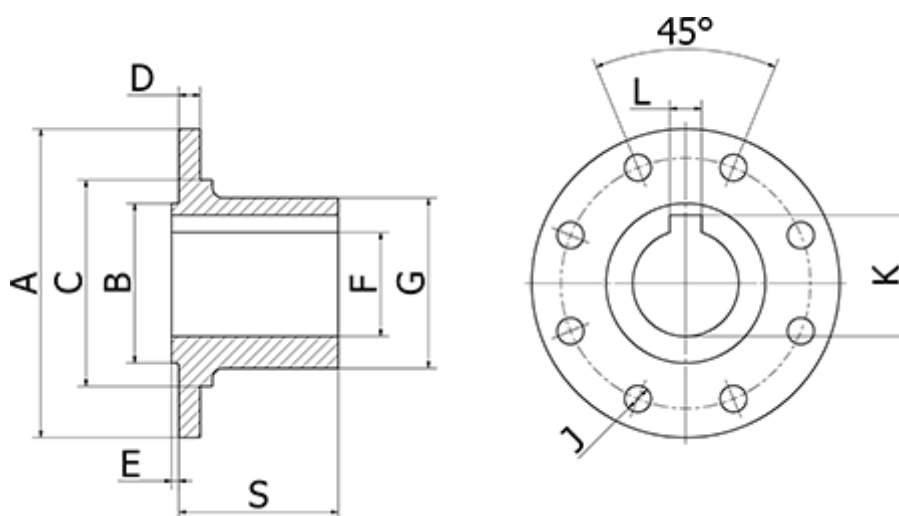

# Data Sheet

Article number: 0711172402

Description: Elbe Modflange 1.117.240  
Ø180 Hole size 80H7

## Measures

A = 180	J	= 16
B = 110	K	= 85.4
C = 131	L	= 22
D = 14	Number of flange holes	= 8
E = 2.8	S	= 125
F = 80H7		
G = 118		
H = 155.5		